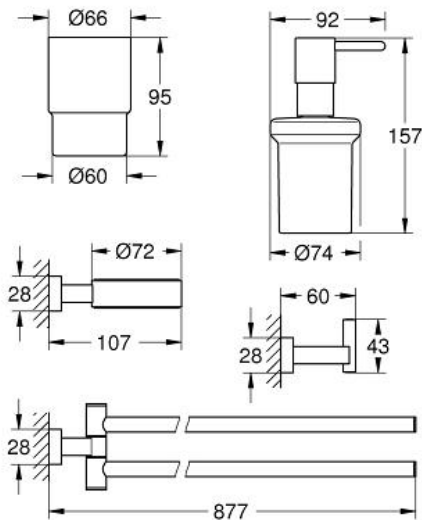

ESSENTIALS CUBE

MODEL # 40847001

Pure Freude
an Wasser

GROHE

Product Description: ESSENTIALS CUBE

Standard Specification:

- Material: glass/metal
- Soap dispenser with holder (40 756 001)
- Crystal glass with holder (40 755 001)
- Double towel bar (40 624 001)
- Includes robe hook (40 511 001)
- Concealed fastening
- **GROHE StarLight** finish